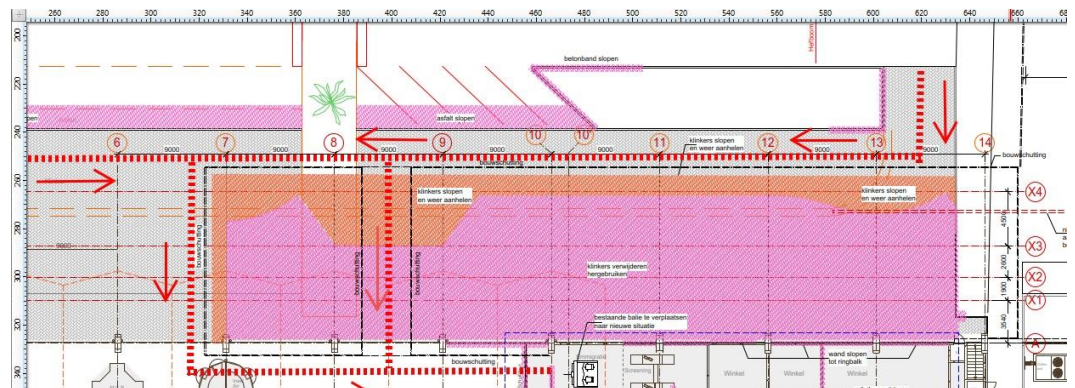

Volume 1 | Issue 1
11 January 2019

Start of the 1st phase Departure hall extension

*Crystal News
Bulletin*

Monday 14 January 2019 the Contractor BonNed NV will start with the 1st phase of the Departure Hall extension. First the construction fences in front of the Terminal as well as the Airside will be raised. Total construction duration for the construction fences is 18 days. Safety and communication signs for the public and passengers will be posted on clearly visible locations on the fence.

Management recommend all airport users to follow the indications on the signs and instructions by our Terminal Safety Officers (TSO) and Duty Operations Officers (DOO).

Once more Management would like to apologize for the inconvenience this construction works may cause for your operation and would like to thank you for your patience and cooperation.

Landside extension weeks 5-32, 2019

Airside Terras extension weeks 5-13, 2019

Safety and information signs

<p>We are upgrading our airport. January - October 2019 Expansion Departure Hall Phase 1</p> <p>Our apologies for any inconvenience caused by the construction works.</p> <p>BIA</p>	<p>WE APOLOGIZE FOR THE INCONVENIENCE. WE ARE REMODELLING FOR YOUR COMFORT.</p> <p>BIA</p>	<p>DISCULPEN POR LAS INCONVENIENCIAS. ESTAMOS REMODELANDO PARA SU COMODIDAD.</p> <p>BIA</p>
--	--	---