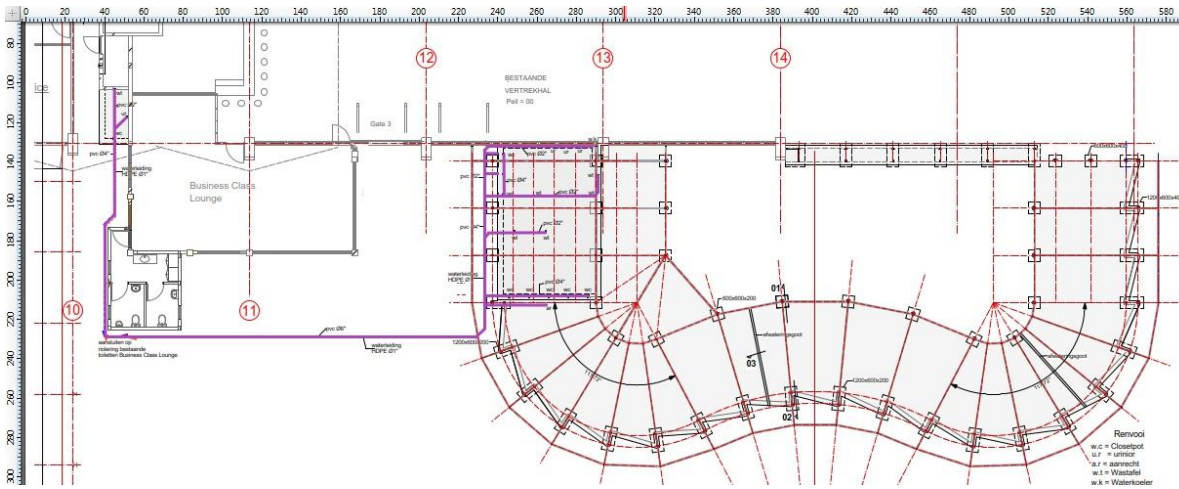

Airside Terras extension weeks 5-13, 2019

Safety and information signs

We are upgrading our airport. January - October 2019 Expansion Departure Hall Phase 1 Our apologies for any inconvenience caused by the construction works. BIA	WE APOLOGIZE FOR THE INCONVENIENCE. WE ARE REMODELLING FOR YOUR COMFORT. BIA	DISCULPEN POR LAS INCONVENIENCIAS. ESTAMOS REMODELANDO PARA SU COMODIDAD. BIA

CONSTRUCTION AREA AUTHORIZED PERSONS ONLY ÁREA DE CONSTRUCCIÓN SOLO A PERSONAS AUTORIZADAS		To Terminal / Baggage Claim
To All Gates / Departure	To Ticketing / Check-In