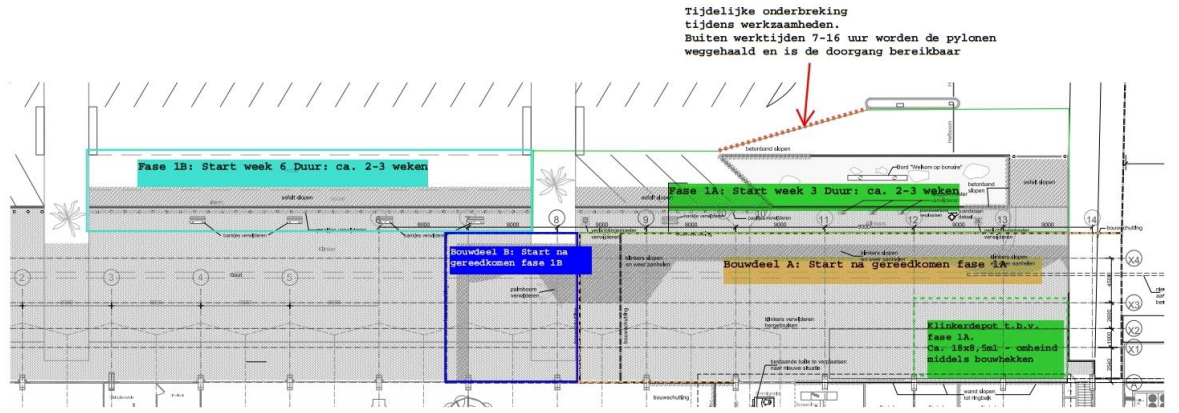

Airside Terras extension weeks 5-13, 2019

Safety and information signs

We are upgrading our airport. January - October 2019 Expansion Departure Hall Phase 1 Our apologies for any inconvenience caused by the construction works. BIA	WE APOLOGIZE FOR THE INCONVENIENCE. WE ARE REMODELLING FOR YOUR COMFORT. BIA	DISCULPEN POR LAS INCONVENIENCIAS. ESTAMOS REMODELANDO PARA SU COMODIDAD. BIA

CONSTRUCTION AREA AUTHORIZED PERSONS ONLY ÁREA DE CONSTRUCCIÓN SOLO A PERSONAS AUTORIZADAS		To Terminal / Baggage Claim
To All Gates / Departure	To Ticketing / Check-In